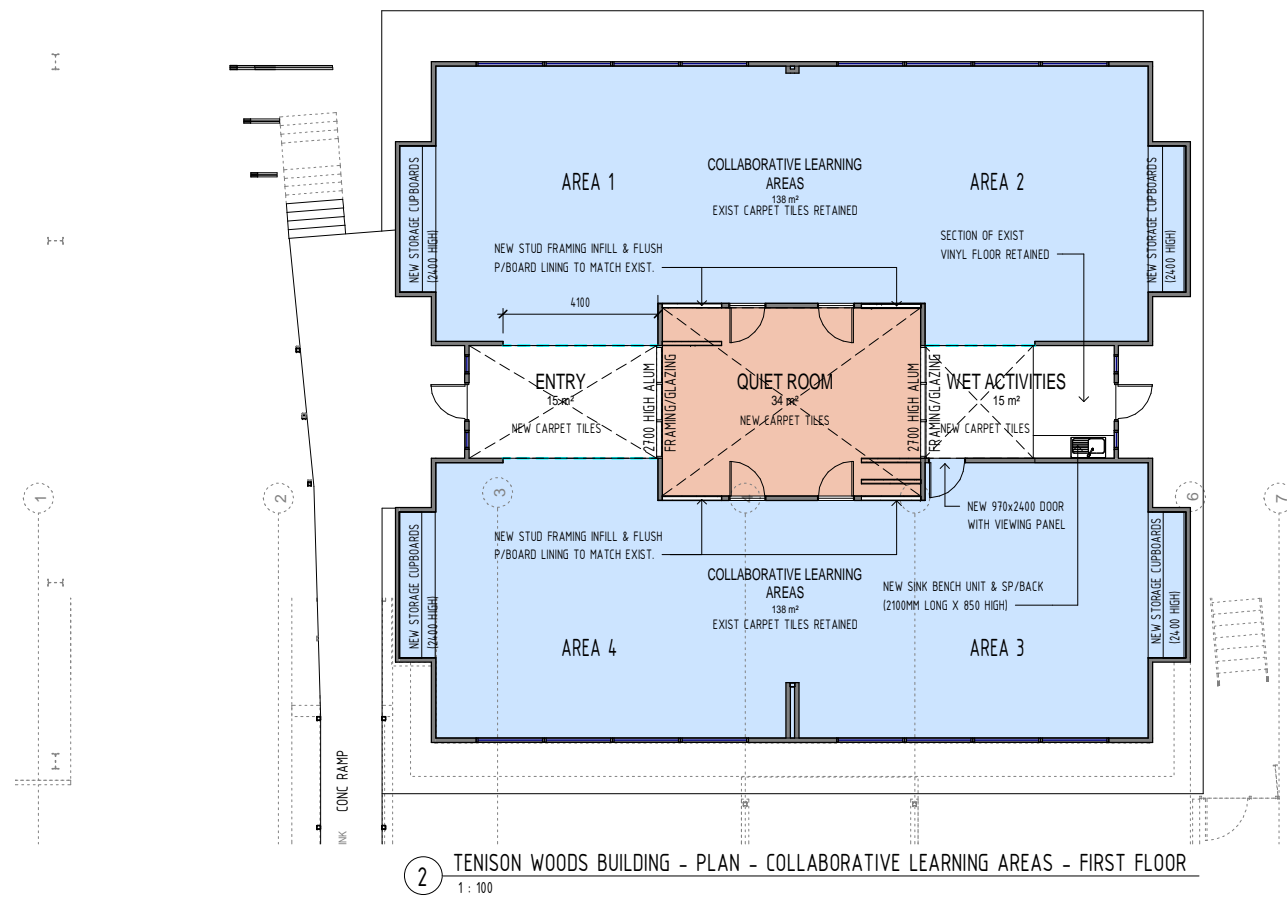

AMENDMENTS

ISSUE	DATE	SUBJECT	DRAWN
1	16/06/20	CLIENT REVIEW	EA
2	02/07/20	CLIENT REVIEW	EA

OUR LADY OF LOURDES
SUNNYBANK 140 MAINS ROAD

Enter address here

CLIENT
THE CORPORATION OF THE TRUSTEES OF THE ROMAN CATHOLIC ARCHDIOCESE OF BRISBANE

DRAWING TITLE
TENISON WOODS BUILDING - COLLABORATIVE LEARNING AREAS - STAGE 1(A)

APPROVED	DATE	SCALE
EA	01/10/20	1 : 100 at A1
PROJECT NUMBER	DRAWING NUMBER	ISSUE
1911SUN	PD_A_210	2