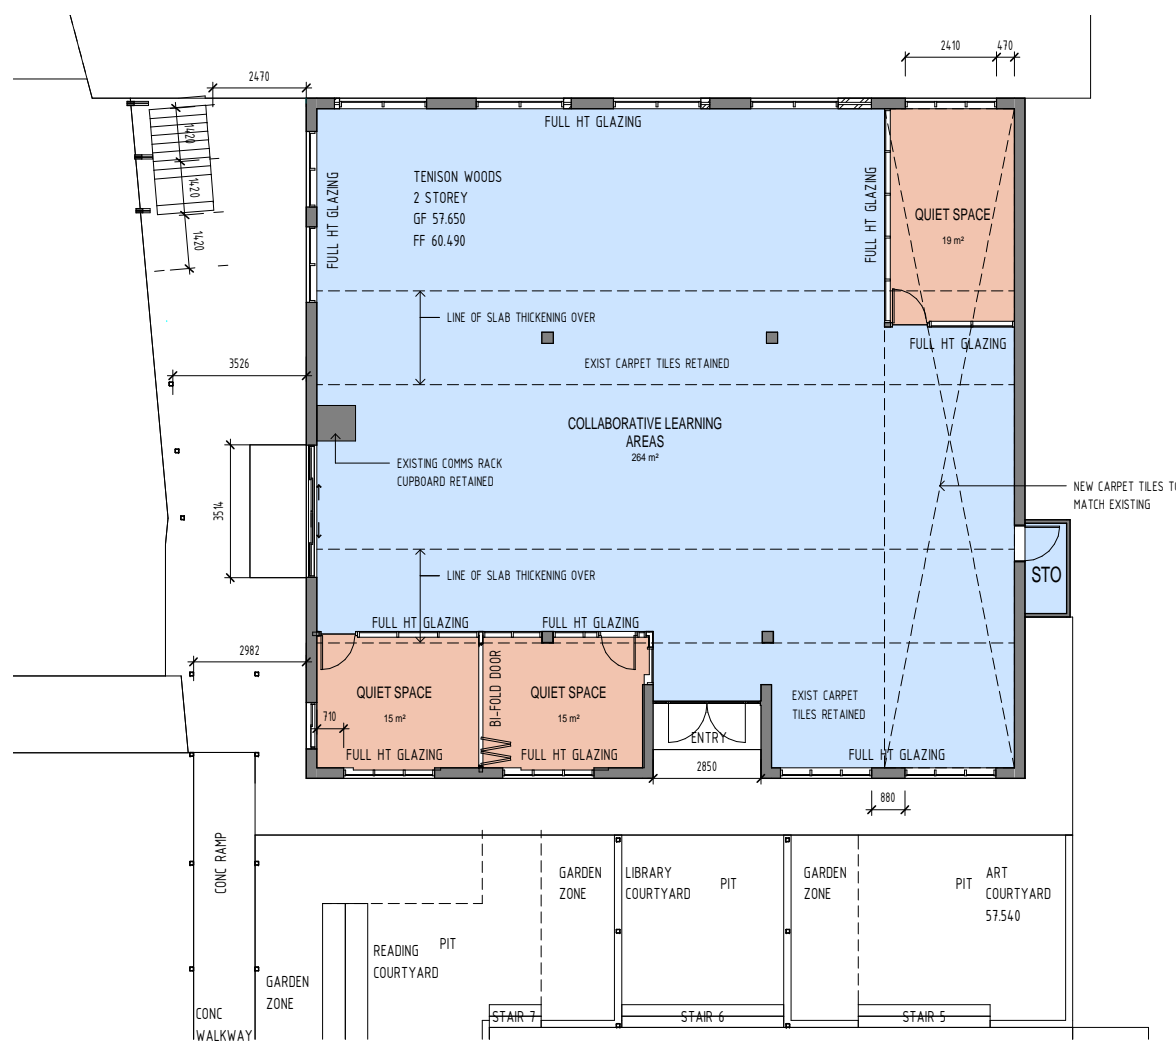

AMENDMENTS

ISSUE	DATE	SUBJECT	DRAWN
1	16/06/20	CLIENT REVIEW	EA
2	02/07/20	CLIENT REVIEW	EA

OUR LADY OF LOURDES
SUNNYBANK 140 MAINS ROAD

Enter address here

CLIENT
THE CORPORATION OF THE TRUSTEES OF THE ROMAN CATHOLIC ARCHDIOCESE OF BRISBANE

DRAWING TITLE
TENISON WOODS BUILDING - COLLABORATIVE LEARNING AREAS - STAGE 1(A)

APPROVED	DATE	SCALE
EA	01/10/20	1 : 100 at A1
PROJECT NUMBER	DRAWING NUMBER	ISSUE
1911SUN	PD_A_210	2